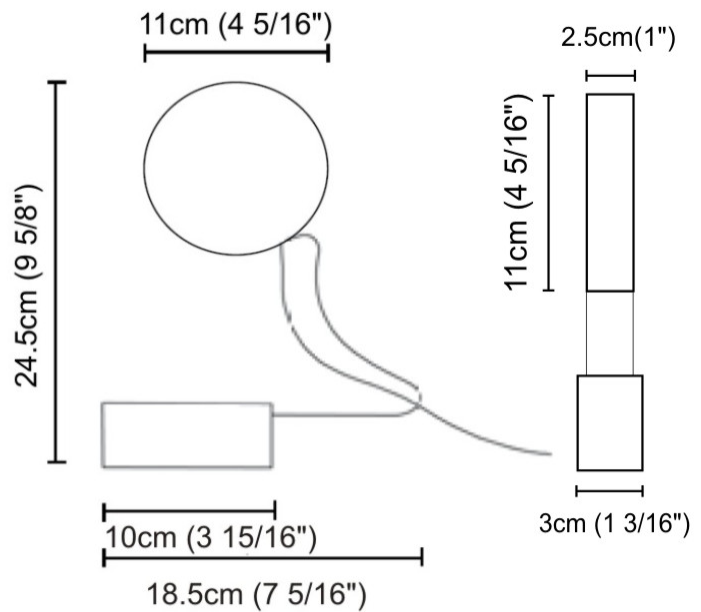

DO NOT DISTURB PORTABLE

D134023-

base number _____
Finish _____
Options _____

1. To build a product code in our configurator select the specify button on the base model # product page
2. To build a manual product code on this datasheet choose from the options listed below in blue font and add the suffix to the base model #

GENERAL

Series: Do Not Disturb
Partner: Knikerboker
Division: Design
Installation: Portable
Product Type: Table
Mounting Location: Table
Light Distribution: Direct / Indirect

PHYSICAL

Shape: Round
Length (mm): 185
Length (in): 7 ⁵/₁₆
Width (mm): 30
Width (in): 1 ³/₁₆
Height (mm): 245
Height (in): 9 ⁵/₁₆
Diffuser: Opal
Fixture Finish: EWH / EBK / MAN / COF / PRD / SLF / GLF / CLF / BRL
Fixture Material: Metal

ELECTRICAL

Lamp Type: LED
Input Wattage (W): 8
Total Output Wattage (W): 7
Dimming: Non-Dimmable
Driver Included: Yes
Driver Location: Integrated
Driver Type: Constant Voltage - 120Vac
Driver Class: Class 2
Input Voltage (V): 120
Output Voltage (V): 24

LED

Number of LEDs: 1
Color Temperature (°K): 3000
Max. Delivered Lumen (lm): 1000
CRI: >85 CRI
Lamp Life (hrs): 50000

OPTICAL

RATINGS AND CERTIFICATIONS

Certified By: Certified for North American Standards
IP rating: IP20